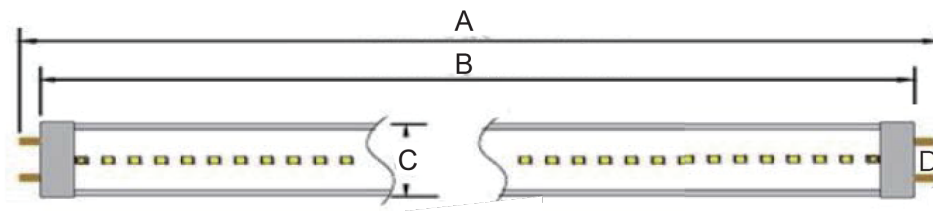

Product Description:

Our Falkor Lighting LED T8 Fusion Tech Internal Driver replacement tubes achieve unmatched energy savings and brightness not found in fluorescent lights. Every LED T8 tube produced by Falkor Industry, Inc. is manufactured without mercury, phosphorous, or glass for environmentally-friendly non-hazardous waste disposal. The internal driver on our LED T8 replacement light allows for easy installation into

Model No.	Wattage	Voltage	Lumen	Efficacy	CCT	Driver	Application
FI-T8-12W-120-PT	12	100-277V	1800	>150LM/W	4000k 5000k	Internal (Type B)	Single Ended Power

Features:

- Highly energy efficient up to 150 Lumens Per Watt
- 5 Year / 50,000 Hour Warranty
- DLC Premium 4.2, UL, cUL Listed

Applications:

- Offices
- Hotels
- Retail stores
- Schools
- Universities
- Supermarkets

Dimensions

Size	A	B	C	D
4FT	47.72"	47.17"	1.02"	0.50"